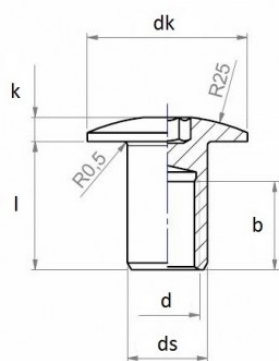

PRODUCT SHEET

Description:

Steel Head D-595,5mm Hex,M8,Head $\varnothing 20 \times 3 \text{mm}$,Shaft $\varnothing 10 \times 16 \text{mm}$,NPL

Item number:

12.09.933-0

Units	Box	Carton	HS Code	Barcode
Pcs.	1	1000	7318190090	 5704866026222